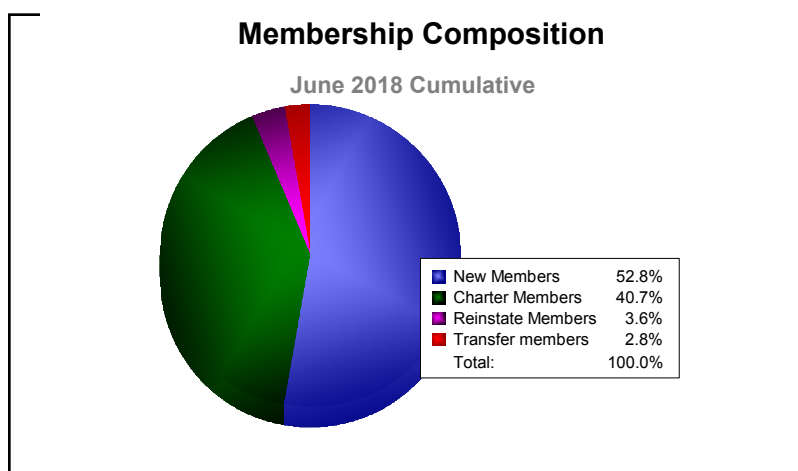

Year	New Clubs	Dropped Clubs	Gain/ Loss Clubs	New Members	Charter Members	Reinstate Members	Transfer Members	Total Member Added	Total Members Dropped	Gain/ Loss Members
2013-2014	8	-3	5	417	295	40	5	757	-691	66
2014-2015	1	-4	-3	297	205	176	8	686	-523	163
2015-2016	3	-4	-1	187	141	108	9	445	-684	-239
2016-2017	14	-4	10	463	350	77	5	895	-373	522
2017-2018	14	-3	11	450	347	31	24	852	-597	255
<b>Average</b>	<b>8</b>	<b>-4</b>	<b>4</b>	<b>363</b>	<b>268</b>	<b>86</b>	<b>10</b>	<b>727</b>	<b>-574</b>	<b>153</b>

Year	New Clubs	Dropped Clubs	Gain/ Loss Clubs	New Members	Charter Members	Reinstate Members	Transfer Members	Total Member Added	Total Members Dropped	Gain/ Loss Members
2013-2014	0	0	0	0	0	0	0	0	0	0
2014-2015	0	0	0	0	0	0	0	0	0	0
2015-2016	0	0	0	0	0	0	0	0	0	0
2016-2017	0	0	0	0	20	0	0	20	-20	0
2017-2018	0	0	0	0	0	0	0	0	0	0
<b>Average</b>	<b>0</b>	<b>0</b>	<b>0</b>	<b>0</b>	<b>4</b>	<b>0</b>	<b>0</b>	<b>4</b>	<b>-4</b>	<b>0</b>