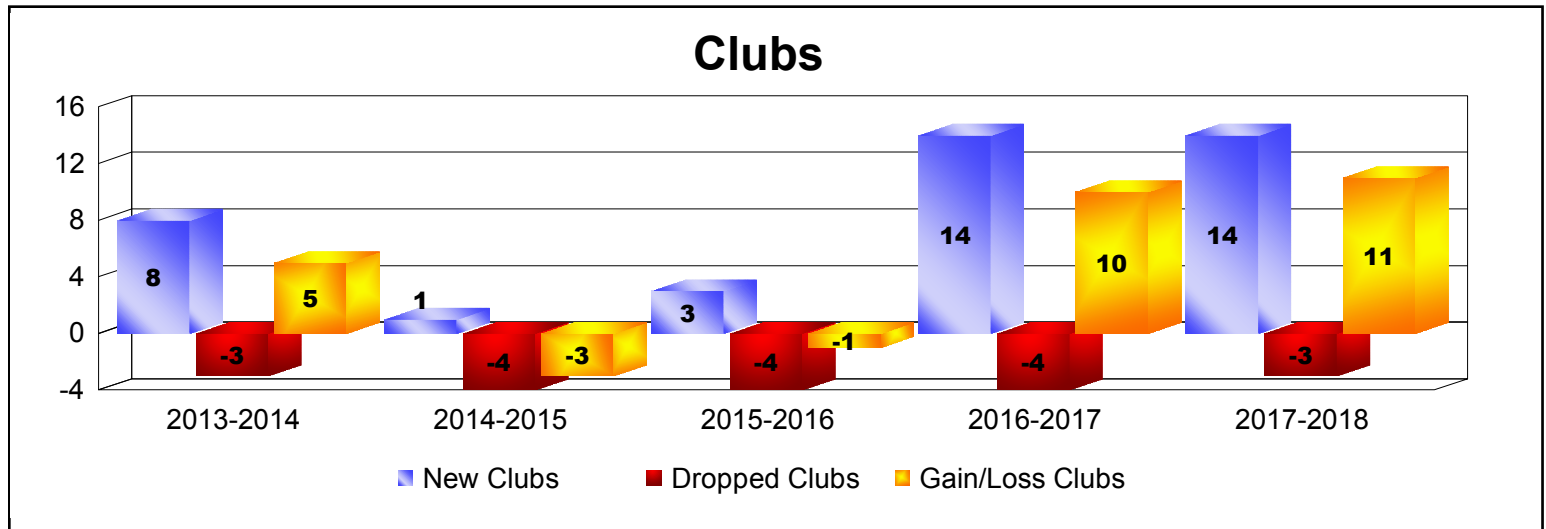

Year	New Clubs	Dropped Clubs	Gain/ Loss Clubs	New Members	Charter Members	Reinstate Members	Transfer Members	Total Member Added	Total Members Dropped	Gain/ Loss Members
2013-2014	8	-3	5	417	295	40	5	757	-691	66
2014-2015	1	-4	-3	297	205	176	8	686	-523	163
2015-2016	3	-4	-1	187	141	108	9	445	-684	-239
2016-2017	14	-4	10	463	350	77	5	895	-373	522
2017-2018	14	-3	11	450	347	31	24	852	-597	255
<b>Average</b>	<b>8</b>	<b>-4</b>	<b>4</b>	<b>363</b>	<b>268</b>	<b>86</b>	<b>10</b>	<b>727</b>	<b>-574</b>	<b>153</b>

Year	New Clubs	Dropped Clubs	Gain/ Loss Clubs	New Members	Charter Members	Reinstate Members	Transfer Members	Total Member Added	Total Members Dropped	Gain/ Loss Members
2013-2014	0	0	0	0	0	0	0	0	0	0
2014-2015	0	0	0	0	0	0	0	0	0	0
2015-2016	0	0	0	0	0	0	0	0	0	0
2016-2017	0	0	0	0	20	0	0	20	-20	0
2017-2018	0	0	0	0	0	0	0	0	0	0
<b>Average</b>	<b>0</b>	<b>0</b>	<b>0</b>	<b>0</b>	<b>4</b>	<b>0</b>	<b>0</b>	<b>4</b>	<b>-4</b>	<b>0</b>