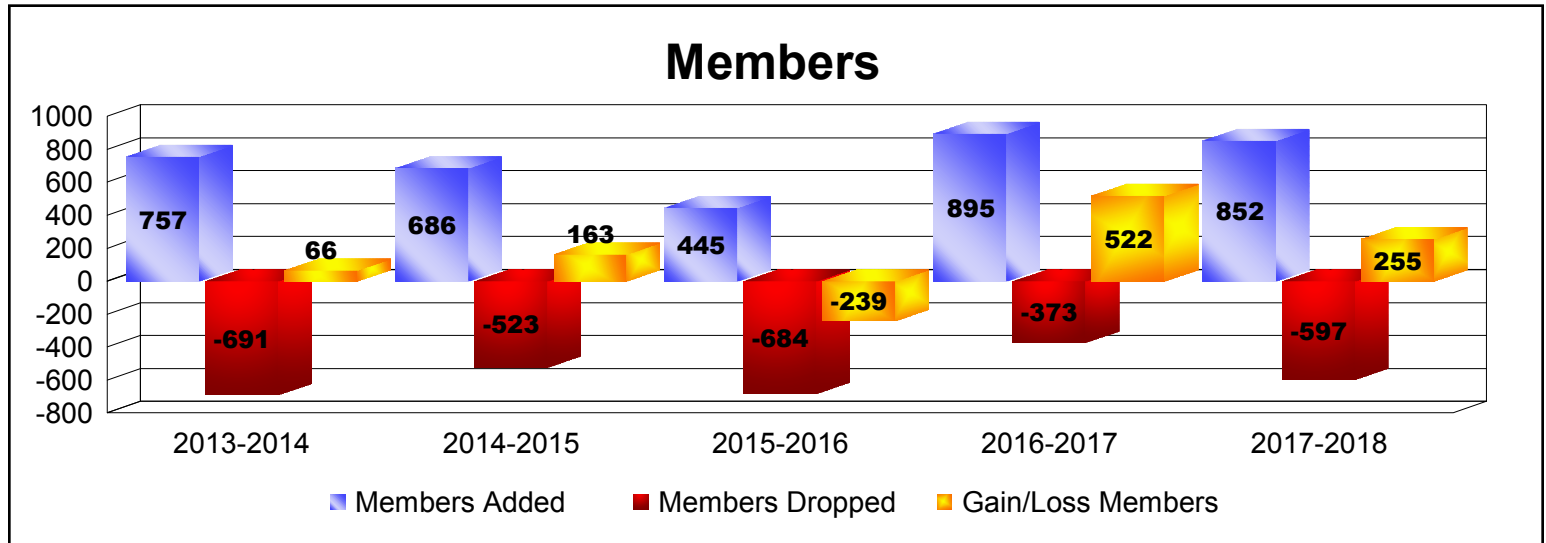

Year	New Clubs	Dropped Clubs	Gain/ Loss Clubs	New Members	Charter Members	Reinstate Members	Transfer Members	Total Member Added	Total Members Dropped	Gain/ Loss Members
2013-2014	8	-3	5	417	295	40	5	757	-691	66
2014-2015	1	-4	-3	297	205	176	8	686	-523	163
2015-2016	3	-4	-1	187	141	108	9	445	-684	-239
2016-2017	14	-4	10	463	350	77	5	895	-373	522
2017-2018	14	-3	11	450	347	31	24	852	-597	255
<b>Average</b>	<b>8</b>	<b>-4</b>	<b>4</b>	<b>363</b>	<b>268</b>	<b>86</b>	<b>10</b>	<b>727</b>	<b>-574</b>	<b>153</b>

Year	New Clubs	Dropped Clubs	Gain/ Loss Clubs	New Members	Charter Members	Reinstate Members	Transfer Members	Total Member Added	Total Members Dropped	Gain/ Loss Members
2013-2014	0	0	0	0	0	0	0	0	0	0
2014-2015	0	0	0	0	0	0	0	0	0	0
2015-2016	0	0	0	0	0	0	0	0	0	0
2016-2017	0	0	0	0	20	0	0	20	-20	0
2017-2018	0	0	0	0	0	0	0	0	0	0
<b>Average</b>	<b>0</b>	<b>0</b>	<b>0</b>	<b>0</b>	<b>4</b>	<b>0</b>	<b>0</b>	<b>4</b>	<b>-4</b>	<b>0</b>