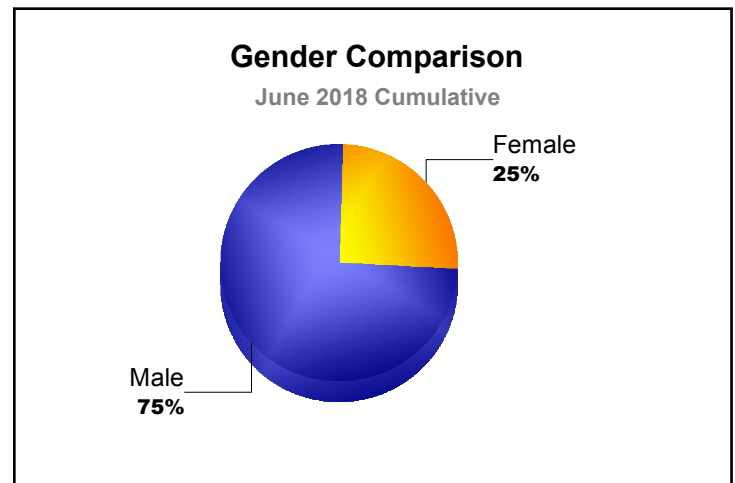

Year	New Clubs	Dropped Clubs	Gain/ Loss Clubs	New Members	Charter Members	Reinstate Members	Transfer Members	Total Member Added	Total Members Dropped	Gain/ Loss Members
2013-2014	8	-3	5	417	295	40	5	757	-691	66
2014-2015	1	-4	-3	297	205	176	8	686	-523	163
2015-2016	3	-4	-1	187	141	108	9	445	-684	-239
2016-2017	14	-4	10	463	350	77	5	895	-373	522
2017-2018	14	-3	11	450	347	31	24	852	-597	255
<b>Average</b>	<b>8</b>	<b>-4</b>	<b>4</b>	<b>363</b>	<b>268</b>	<b>86</b>	<b>10</b>	<b>727</b>	<b>-574</b>	<b>153</b>